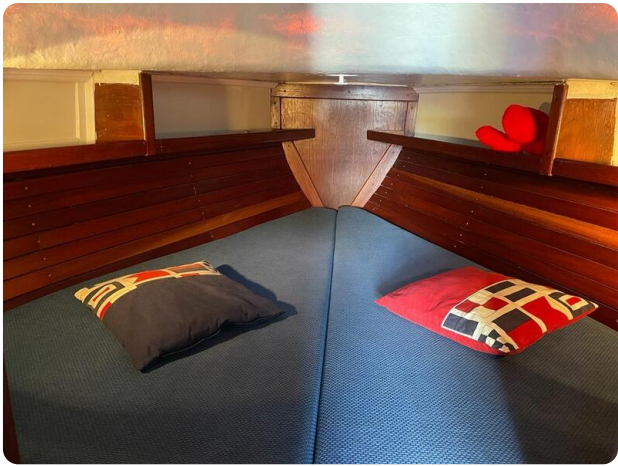

Measurements

Length:	9 m (29.53 ft)
Beam:	3.26 m (10.70 ft)
Deep:	1.5 m (4.92 ft)

Accommodation

Cabins:	0
Berths:	0

Images

Scheepsmakelaardij Goliath

Hendrik Bulthuisweg 2

8606 KB SNEEK