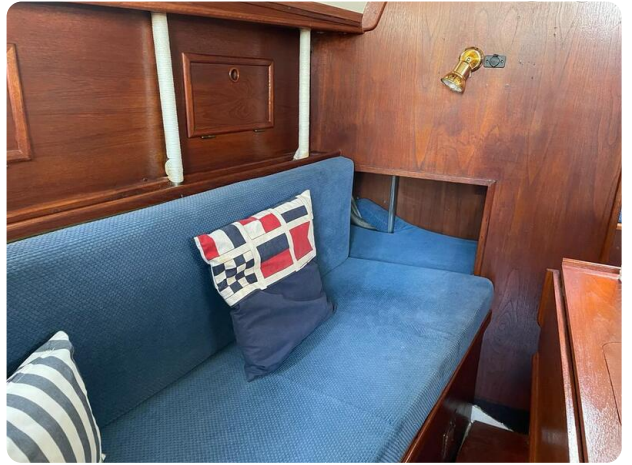

Measurements

Length:	9 m (29.53 ft)
Beam:	3.26 m (10.70 ft)
Deep:	1.5 m (4.92 ft)

Accommodation

Cabins:	0
Berths:	0

Images

Scheepsmakelaardij Goliath

Hendrik Bulthuisweg 2

8606 KB SNEEK