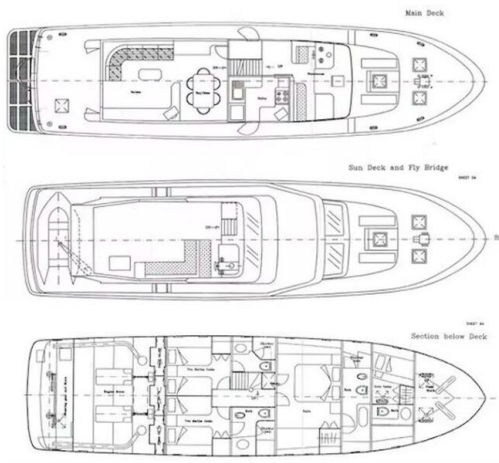

Make:	CCYD
Model:	200
Year:	1990
Condition:	Used
Hull:	Steel
Engine:	Caterpillar, 2x 275 hp
Engine type:	Inboard engine
Fuel type:	Diesel
Fuel tank:	6000 l (1,585.04 gal)
Length:	20 m (65.62 ft)
Beam:	5.2 m (17.06 ft)
Cabins:	3
Berths:	3

- Compass
- Depthsounder
- Autopilot
- VHF
- Plotter
- Log-speedometer
- Radar

Sail & Rig equipment

- Spinnaker

General equipment

- TV
- DVD player
- Bimini

General information

Make:	CCYD
Model:	200
Year:	1990
Condition:	Used
Hull:	Steel

Engine

Engine:	Caterpillar, 2x 275 hp
Engine type:	Inboard engine
Fuel type:	Diesel
Fuel tank:	6000 l (1,585.04 gal)

Measurements

Length:	20 m (65.62 ft)
Beam:	5.2 m (17.06 ft)
Deep:	1.7 m (5.58 ft)
Weight:	78080 kg (172,134.04 lb)

IMGA1206

info@superum-yachting.com

IMGA1276t

info@superum-yachting.com

IMGA1286

LAYOUT

Superum Yachting

ACI marina Rovinj