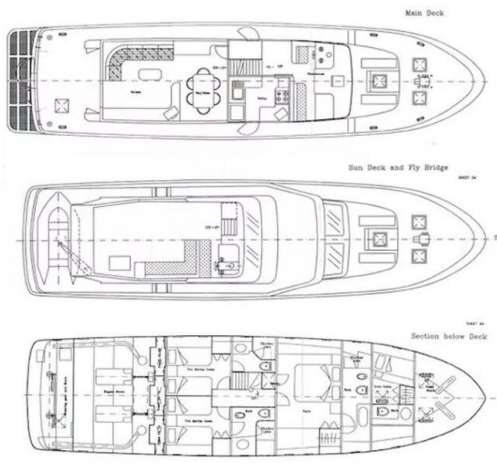

Make:	CCYD
Model:	200
Year:	1990
Condition:	Used
Hull:	Steel
Engine:	Caterpillar, 2x 275 hp
Engine type:	Inboard engine
Fuel type:	Diesel
Fuel tank:	6000 l (1,585.04 gal)
Length:	22 m (72.18 ft)
Beam:	5.3 m (17.39 ft)
Cabins:	3
Berths:	3

- Compass
- Depthsounder
- Autopilot
- VHF
- Plotter
- Log-speedometer
- Radar

Sail & Rig equipment

- Spinnaker

General equipment

- TV
- DVD player
- Bimini

General information

Make:	CCYD
Model:	200
Year:	1990
Condition:	Used
Hull:	Steel

Engine

Engine:	Caterpillar, 2x 275 hp
Engine type:	Inboard engine
Fuel type:	Diesel
Fuel tank:	6000 l (1,585.04 gal)

Measurements

Length:	22 m (72.18 ft)
Beam:	5.3 m (17.39 ft)
Deep:	1.7 m (5.58 ft)
Weight:	78080 kg (172,134.04 lb)

IMGA1315

IMGA1265

IMGA1335t

IMGA1181t

IMGA1206

IMGA1276t

IMGA1286

LAYOUT