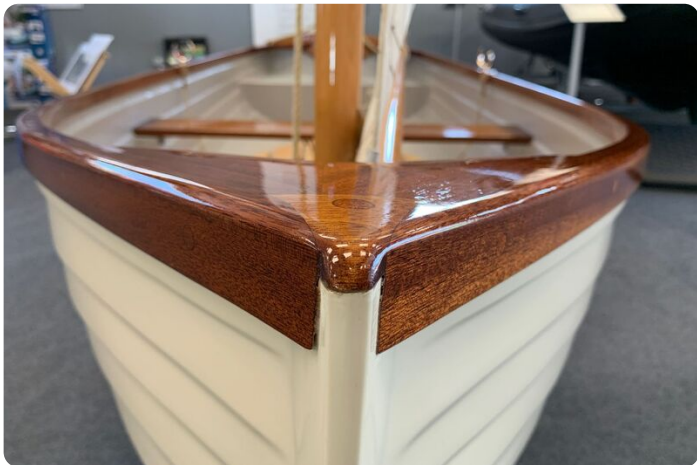

# Description

EN

This Brand new classic style GRP simulated clinker sailing dinghy from Jade Boats, is beautifully crafted using utile wood and top quality brass fittings. Perfect for sailing local waters and creeks. Made from a pure labour of love and all crafted here in Brightlingsea, Essex from the hull to the sails and bags. Single mast lug sail for ease of use and aluminium rudder plate and centreboard a brilliant dinghy to sail!

Deck: GRP Simulated clinker. Varnished Utile wood gunnels. Single Mast lugsail. Aluminium rudder plate and centre board. All bronze fittings. Sail and Spar bag.

Cockpit:

Electronics:

# Images

Jade-10-on-water

Classic-sailing-Dinghy-side

Classic-sailing-Dinghy-

Classic-sailing-Dinghy-

Classic-sailing-Dinghy-

Classic-sailing-Dinghy-

Classic-sailing-Dinghy-

Classic-sailing-Dinghy-

Classic-sailing-Dinghy-

Classic-sailing-Dinghy-

Classic-sailing-Dinghy-

Jade-10-make

Jade-10-front

Jade-10-rudder

Jade-10-pulley