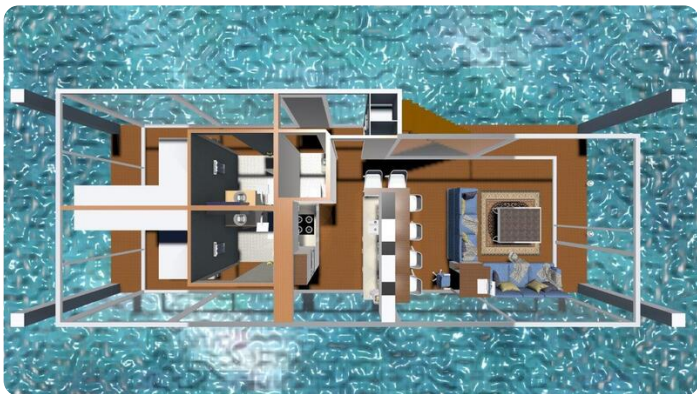

Scheepsmakelaar
dij Goliath

7zea.com

Description

EN

Very luxurious sailing Houseboat. 2x 60 hp Mercury Command Trust engines. Complete with an 8 kW generator. Infrared floor heating.

Very luxurious and good sailing Houseboat. standard with two Mercury Command Trust outboard engines of 60 hp. Equipped with a bow thruster . For sufficient electricity there is an 8 kW generator, in addition to solar panels. An infrared floor heating. Fully equipped kitchen. The large roof terrace offers plenty of space to recreate with large groups. A CE-C versien is available for coastal waters, allowing sailing around warm islands.

General information

Make:	DiviNavi
Model:	M150
Year:	2024
Condition:	New
Engine type:	

Measurements

Length:	15 m (49.21 ft)
Beam:	5 m (16.40 ft)
Deep:	0.7 m (2.30 ft)

Accommodation

Cabins: 0

Berths: 0

Images