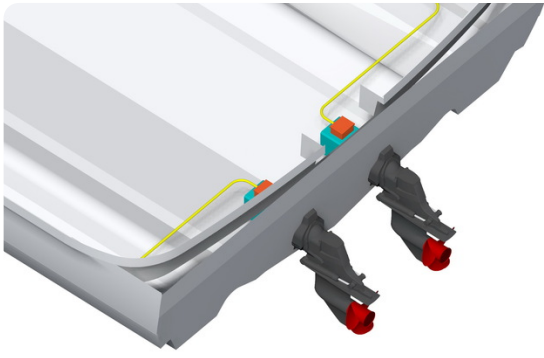

General information

Make:	DiviNavi
Model:	M150
Year:	2024
Condition:	New
Engine type:	

Measurements

Length:	15 m (49.21 ft)
Beam:	5 m (16.40 ft)
Deep:	0.7 m (2.30 ft)

Accommodation

Cabins: 0

Berths: 0

Images