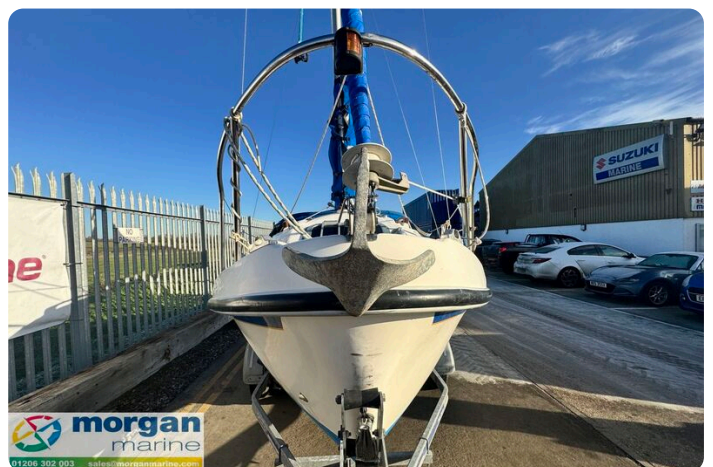

Make:	Eagle
Model:	525
Year:	2005
Condition:	Used
Engine:	, 900 hp
Engine type:	
Length:	5.18 m (16.99 ft)
Beam:	2.14 m (7.02 ft)
Cabins:	0
Berths:	0

Morgan Marine

7zea.com

Description

EN

2005 Eagle 525 with twin lifting keel just in at Morgan Marine, with a 2020 Mariner 3.5hp outboard and Indespension galvanised 2 wheel braked trailer. This ideal park and ride yacht is perfect for the east coast sailing and weekending. This boat is in good condition inside and out, needs little ongoing maintenance to enjoy sailing on a limited budget. Early viewing is advised!!

Deck: GRP hull with white topsides and superstructure. Twin lifting keel. Boarding ladder. Anchor and chain. Aft cockpit with rudder and tiller steering. Alloy mast and boom. Pushpit and Pulpit. Guardrails. Main sail with slab reefing. Head sail. Spray hood dodgers and bimini. Winches. Aluminium windows. Fenders and ropes. Jib furling. Lockers.

Machinery: 2020 Mariner 3.5hp outboard.

Trailer: Indespension Galvanised 2 wheel braked trailer with jockey wheel and winch.

General information

Make:	Eagle
Model:	525
Year:	2005
Condition:	Used

Engine

Engine:	, 900 hp
Engine type:	

Eagle-525-cockpit-bench

Eagle-525-bench

Eagle-525-stern

Eagle-525-side-view

Eagle-525-bow

Eagle-525-cockpit

Eagle-525-VHF

Eagle-525-sink