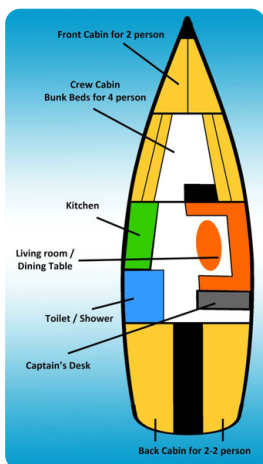

Description

Galley equipment

- Oven
- Microwave
- Fridge

Electrical equipment

- Battery charger

Navigation equipment

- Compass
- Depthsounder
- VHF
- Plotter
- Log-speedometer

General equipment

- CD player
- Spray hood
- Bimini

General information

Make:	Equator
Model:	44
Year:	2003
Condition:	Used
Hull:	Fiberglass

Engine

Engine:	VOLVO PENTA, 41 hp
Engine type:	
Fuel type:	Diesel
Fuel tank:	80 l (21.13 gal)

Measurements

Length:	13.66 m (44.82 ft)
Beam:	4.2 m (13.78 ft)
Deep:	1.6 m (5.25 ft)
Weight:	10040 kg (22,134.04 lb)

Accommodation

Cabins:	4
Berths:	7

Images

Layout