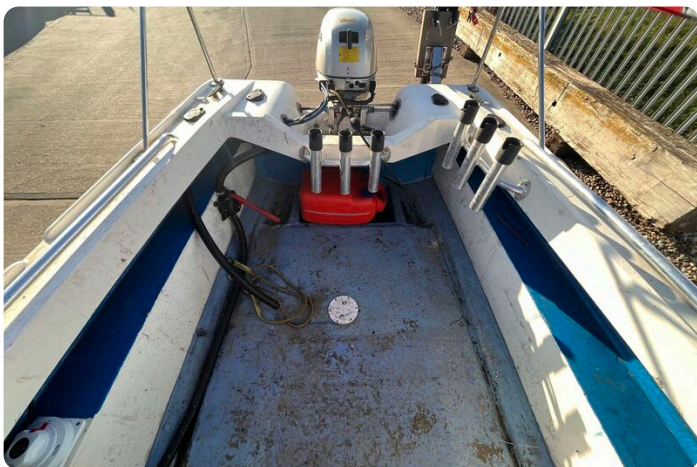

# Description

EN

17ft Fisherman for sale at Morgan Marine. This fisherman 17 is perfect for days out fishing with family or friends or equally cruising up and down the local rivers. With new full canopy and spray hood it can be used at any time of the year. Powered by Honda 20HP this boat is ready to hit the water - Perfect for Morgan Marines park and ride service!

Deck: New full cover. New spray hood. Open deck. Anchor, chain and rope. Front storage locker. Stainless steel arch. Stainless steel handrails. Fishing rod holders.

Cabin: N/a

Cockpit: Helm and co-pilot upholstered folding seats with storage underneath. Console with engine controls and steering wheel.

# Images

Fisherman 17 clinker boat - clinker style hull

Fisherman 17 clinker boat - bow

Fisherman 17 clinker boat - canopy frame

Fisherman 17 clinker boat - steering wheel and engine controls

Fisherman 17 clinker boat - canopy

Fisherman 17 clinker boat - view towards bow with canopy

Fisherman 17 clinker boat - view of deck towards aft

Fisherman 17 clinker boat - view towards aft

Fisherman 17 clinker boat - VHF

Fisherman 17 clinker boat - helm seat