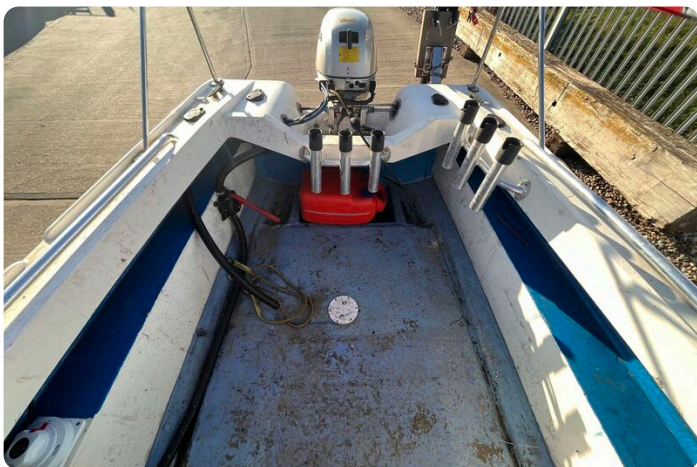

Morgan Marine

7zea.com

Descrizione

EN

17ft Fisherman for sale at Morgan Marine. This fisherman 17 is perfect for days out fishing with family or friends or equally cruising up and down the local rivers. With new full canopy and spray hood it can be used at any time of the year. Powered by Honda 20HP this boat is ready to hit the water - Perfect for Morgan Marines park and ride service!

Deck: New full cover. New spray hood. Open deck. Anchor, chain and rope. Front storage locker. Stainless steel arch. Stainless steel handrails. Fishing rod holders.

Cabin: N/a

Cockpit: Helm and co-pilot upholstered folding seats with storage underneath. Console with engine controls and steering wheel.

Alloggio

Cabine:	0
Ancoraggi:	0

Immagini

Fisherman 17 clinker boat - clinker style hull

Fisherman 17 clinker boat - bow

Fisherman 17 clinker boat - canopy frame

Fisherman 17 clinker boat - steering wheel and engine controls

Fisherman 17 clinker boat - canopy

Fisherman 17 clinker boat - view towards bow with canopy

Fisherman 17 clinker boat - view of deck towards aft

Fisherman 17 clinker boat - view towards aft

Fisherman 17 clinker boat - VHF