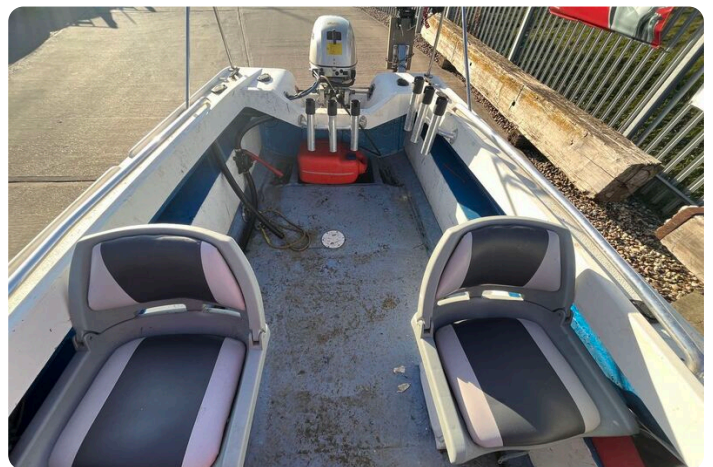

Morgan Marine

7zea.com

Descrizione

EN

17ft Fisherman for sale at Morgan Marine. This fisherman 17 is perfect for days out fishing with family or friends or equally cruising up and down the local rivers. With new full canopy and spray hood it can be used at any time of the year. Powered by Honda 20HP this boat is ready to hit the water - Perfect for Morgan Marines park and ride service!

Deck: New full cover. New spray hood. Open deck. Anchor, chain and rope. Front storage locker. Stainless steel arch. Stainless steel handrails. Fishing rod holders.

Cabin: N/a

Cockpit: Helm and co-pilot upholstered folding seats with storage underneath. Console with engine controls and steering wheel.

Alloggio

Cabine:	0
Ancoraggi:	0

Immagini

Fisherman 17 clinker boat - clinker style hull

Fisherman 17 clinker boat - bow

Fisherman 17 clinker boat - canopy frame

Fisherman 17 clinker boat - steering wheel and engine controls

Fisherman 17 clinker boat - canopy

Fisherman 17 clinker boat - view towards bow with canopy

Fisherman 17 clinker boat - view of deck towards aft

Fisherman 17 clinker boat - view towards aft

Fisherman 17 clinker boat - VHF