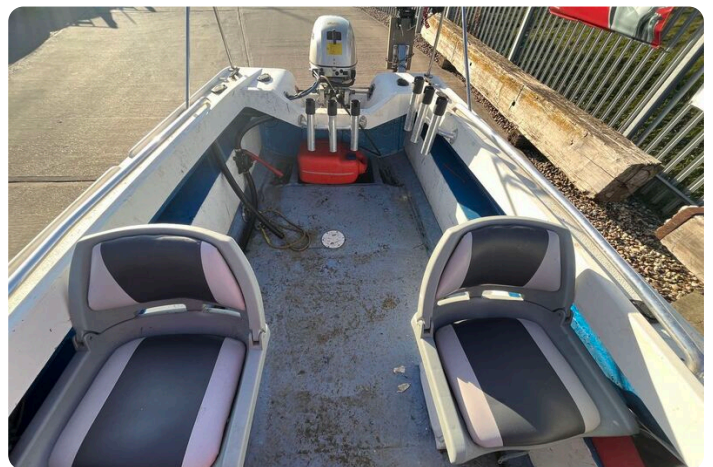

# Description

EN

17ft Fisherman for sale at Morgan Marine. This fisherman 17 is perfect for days out fishing with family or friends or equally cruising up and down the local rivers. With new full canopy and spray hood it can be used at any time of the year. Powered by Honda 20HP this boat is ready to hit the water - Perfect for Morgan Marines park and ride service!

Deck: New full cover. New spray hood. Open deck. Anchor, chain and rope. Front storage locker. Stainless steel arch. Stainless steel handrails. Fishing rod holders.

Cabin: N/a

Cockpit: Helm and co-pilot upholstered folding seats with storage underneath. Console with engine controls and steering wheel.

# Images

Fisherman 17 clinker boat - clinker style hull

Fisherman 17 clinker boat - bow

Fisherman 17 clinker boat - canopy frame

Fisherman 17 clinker boat - steering wheel and engine controls

Fisherman 17 clinker boat - canopy

Fisherman 17 clinker boat - view towards bow with canopy

Fisherman 17 clinker boat - view of deck towards aft

Fisherman 17 clinker boat - view towards aft

Fisherman 17 clinker boat - VHF

Fisherman 17 clinker boat - helm seat