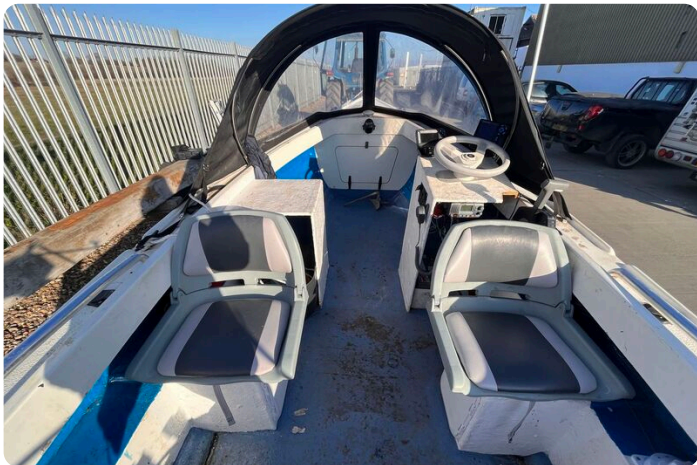

Morgan Marine

7zea.com

Descrizione

EN

17ft Fisherman for sale at Morgan Marine. This fisherman 17 is perfect for days out fishing with family or friends or equally cruising up and down the local rivers. With new full canopy and spray hood it can be used at any time of the year. Powered by Honda 20HP this boat is ready to hit the water - Perfect for Morgan Marines park and ride service!

Deck: New full cover. New spray hood. Open deck. Anchor, chain and rope. Front storage locker. Stainless steel arch. Stainless steel handrails. Fishing rod holders.

Cabin: N/a

Cockpit: Helm and co-pilot upholstered folding seats with storage underneath. Console with engine controls and steering wheel.

Alloggio

Cabine:	0
Ancoraggi:	0

Immagini

Fisherman 17 clinker boat - clinker style hull

Fisherman 17 clinker boat - bow

Fisherman 17 clinker boat - canopy frame

Fisherman 17 clinker boat - steering wheel and engine controls

Fisherman 17 clinker boat - canopy

Fisherman 17 clinker boat - view towards bow with canopy

Fisherman 17 clinker boat - view of deck towards aft

Fisherman 17 clinker boat - view towards aft

Fisherman 17 clinker boat - VHF