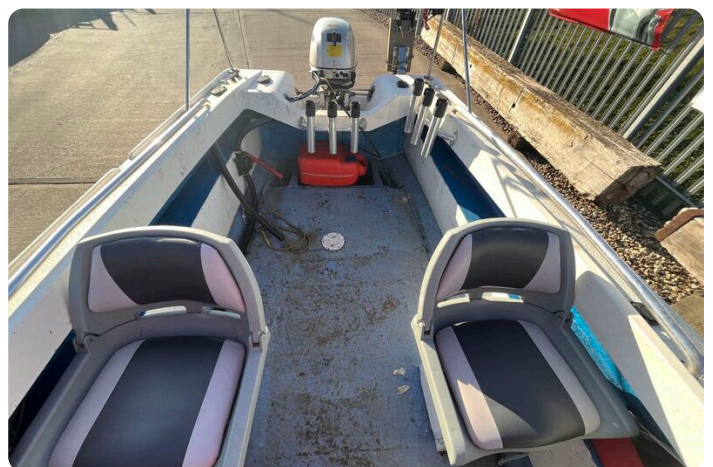

Morgan Marine

7zea.com

Descrizione

EN

17ft Fisherman for sale at Morgan Marine. This fisherman 17 is perfect for days out fishing with family or friends or equally cruising up and down the local rivers. With new full canopy and spray hood it can be used at any time of the year. Powered by Honda 20HP this boat is ready to hit the water - Perfect for Morgan Marines park and ride service!

Deck: New full cover. New spray hood. Open deck. Anchor, chain and rope. Front storage locker. Stainless steel arch. Stainless steel handrails. Fishing rod holders.

Cabin: N/a

Cockpit: Helm and co-pilot upholstered folding seats with storage underneath. Console with engine controls and steering wheel.

Alloggio

Cabine:	0
Ancoraggi:	0

Immagini

Fisherman 17 clinker boat - clinker style hull

Fisherman 17 clinker boat - bow

Fisherman 17 clinker boat - canopy frame

Fisherman 17 clinker boat - steering wheel and engine controls

Fisherman 17 clinker boat - canopy

Fisherman 17 clinker boat - view towards bow with canopy

Fisherman 17 clinker boat - view of deck towards aft

Fisherman 17 clinker boat - view towards aft

Fisherman 17 clinker boat - VHF