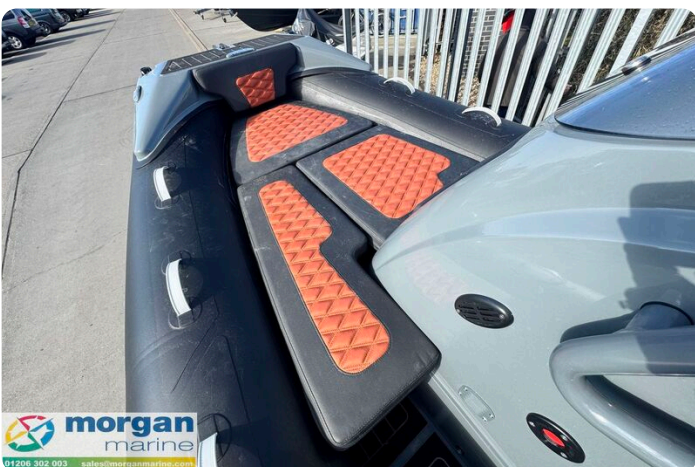

Descrizione

EN

Morgan Marine supplied and rigged - 2023 Highfield Sport 560 aluminium RIB with Honda BF100 outboard and Extreme EXT 1300 roller trailer. Saving around £12,000 compared to a new equivalent. This rib offers breath taking performance and handling thanks to its ingenious Aluminium hull design. The Highfield Sport 560 feels like a 6 or 7m RIB thanks to its vast amount of storage and seating. This boat is really equipped with everything you need from Garmin 65cv chart plotter, Garmin VHF radio, Fusion audio system, console, swim platform with ladder, A-frame, sun deck, PVC tubes and EVA decking. With the impermeable qualities of the aluminium hull, you dont have to worry about gel coats chips, or putting the boat on a trailer or on the beach. Call now for early viewing - Ready for the 2025 season!

Highfield Sport 560 Hunter - console storage

Highfield Sport 560 Hunter - console seat

Highfield Sport 560 Hunter - anchor locker

Highfield Sport 560 Hunter - bow seating

Highfield Sport 560 Hunter - pop up cleats