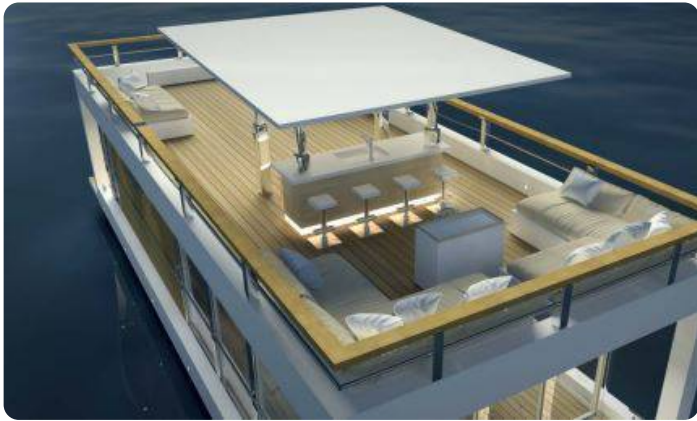

General information

Make:	Houseboat
Model:	The Yacht House 40
Year:	2024
Condition:	New
Engine type:	

Measurements

Length:	12 m (39.37 ft)
Beam:	4.5 m (14.76 ft)
Deep:	0.5 m (1.64 ft)

Accommodation

Cabins:	0
Berths:	0