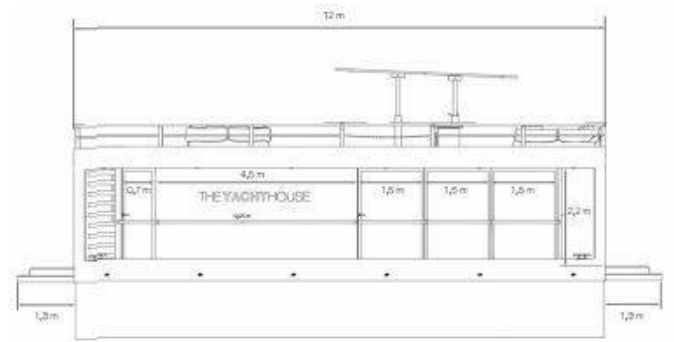

General information

Make:	Houseboat
Model:	The Yacht House 40
Year:	2024
Condition:	New
Engine type:	

Measurements

Length:	12 m (39.37 ft)
Beam:	4.5 m (14.76 ft)
Deep:	0.5 m (1.64 ft)

Accommodation

Cabins:	0
Berths:	0