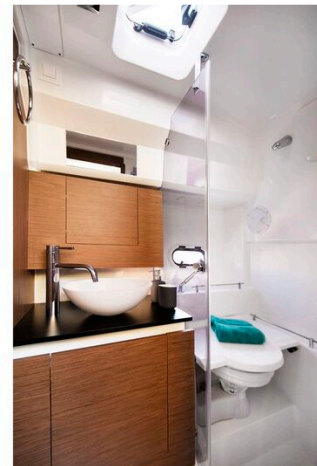

Cabin: Transparent sliding door. Forward 2 berth cabin with storage, hatch to deck + hull windows + opening portholes. Aft double berth cabin with storage, opening portholes and hull windows. Galley with stainless steel sink, 220v vitroceramic cooktop (in lieu of standard gas stove), upgraded 80L fridge and opening porthole. Toilet compartment with marine toilet and separate shower, plus hatch to deck and opening portholes.

Images

Jeanneau Cap Camarat 10.5 WA

Jeanneau Cap Camarat 10.5 WA - view from forward cabin to aft cabin

Jeanneau Cap Camarat 10.5 WA - forward cabin

Jeanneau Cap Camarat 10.5 WA - toilet compartment

Jeanneau Cap Camarat 10.5 WA - galley in cabin