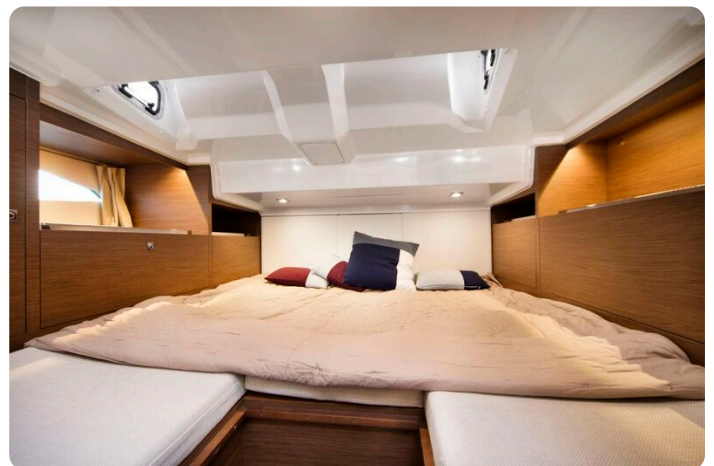

Images

Jeanneau Cap Camarat 10.5 WA

Jeanneau Cap Camarat 10.5 WA - view from forward cabin to aft cabin

Jeanneau Cap Camarat 10.5 WA - forward cabin

Jeanneau Cap Camarat 10.5 WA - toilet compartment

Jeanneau Cap Camarat 10.5 WA - galley in cabin

Jeanneau Cap Camarat 10.5 WA - aft cabin

Jeanneau Cap Camarat 10.5 WA - cockpit from port side

Jeanneau Cap Camarat 10.5 WA - overhead view from starboard

Jeanneau Cap Camarat 10.5 WA

Jeanneau Cap Camarat 10.5 WA - cockpit table and seating