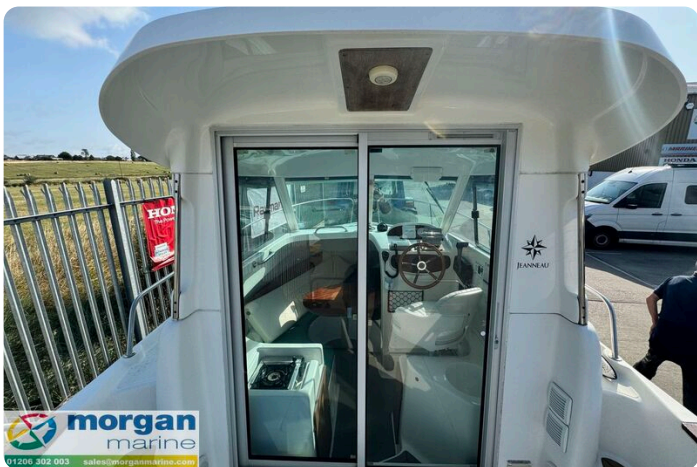

Jeanneau-Merry-Fisher-625-door-2