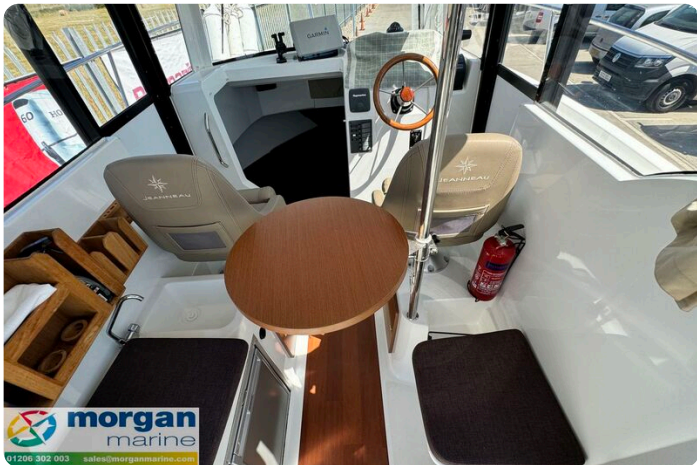

Jeanneau-Merry-Fisher-755-Marlin-table