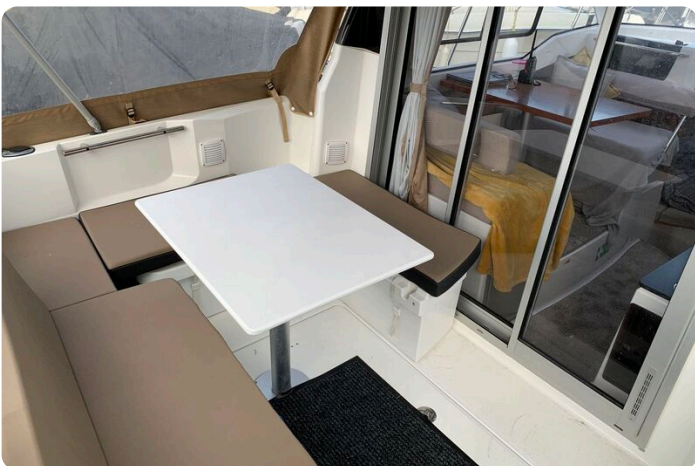

Cabin: Forward cabin with double berth, shelves and overhead light. Toilet in separate compartment with wash basin (pressurised water). Double berth conversion in saloon + wheelhouse curtains. Interior carpet set.

Cockpit: Wheelhouse with aft transparent sliding door, opening windows on port and starboard and roof hatch. Glass windscreen with port and starboard electric windscreen wipers and screen wash. Digital TV. Cockpit sun awning with aft closing kit. Helm position with bolster pilot seat, full engine controls / instrumentation and navigation / audio electronics. Port side wheelhouse saloon table (converts to double berth) - plus co-pilot bench (converts to seating at table). Lockers under seats. Starboard side luxury galley in Arpa black finish (with gas stove), fridge and sink (electric pressurised water), GT Microwave oven.

# Images

Jeanneau-Merry-Fisher-795-Time-out-main.

Jeanneau-Merry-Fisher-795-Time-Out-fridge

Jeanneau-Merry-Fisher-795-Time-Out-mircowave

Jeanneau-Merry-Fisher-795-Time-Out-logo

Jeanneau-Merry-Fisher-795-Time-Out-cockpit-seating