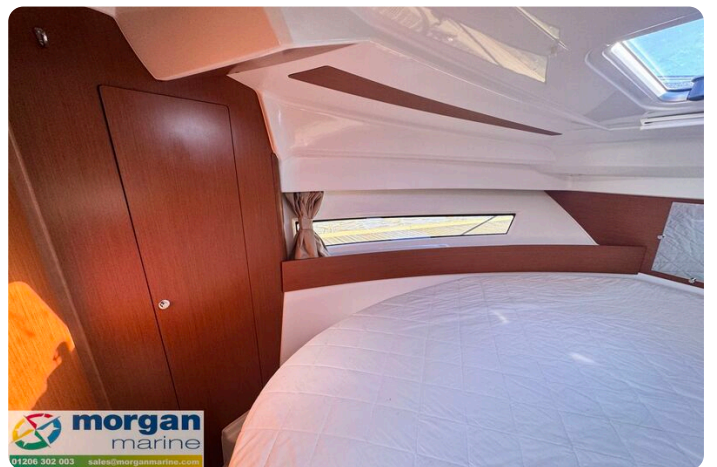

Jeanneau-Merry-Fisher-855-storage