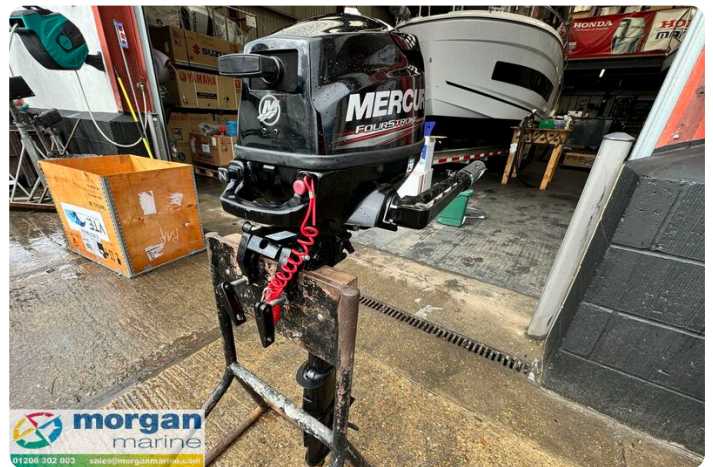

Descrizione

EN

Mercury 3.5 HP outboard 2013 just in at Morgan Marine. This Mercury outboard engine is a powerful 3.5hp 4 stroke design that will provide you with a smooth and reliable ride on the water. With its high-quality construction and advanced technology, this engine is perfect for all your boating needs. The brand name Mercury is synonymous with excellence in the boating industry, and this engine is no exception. Ideal for use on both large and small boats, this engine is perfect for those who want to take their boating experience to the next level. Whether you're an experienced boater or just getting started, this Mercury outboard engine is the perfect choice for all your boating needs.

Cockpit:

Electronics:

Informazione generale

Costruttore:	Mercury
Modello:	3.5 HP outboard
Anno:	0
Condizione:	Usato

Motore

Motore:	, 1300 hp
Tipo di motore:	

Misure

Lunghezza:	0 m (0.00 ft)
Larghezza:	0 m (0.00 ft)
Profondo:	0 m (0.00 ft)
Peso:	0 ( )

Alloggio

Cabine:	0
Ancoraggi:	0

Immagini