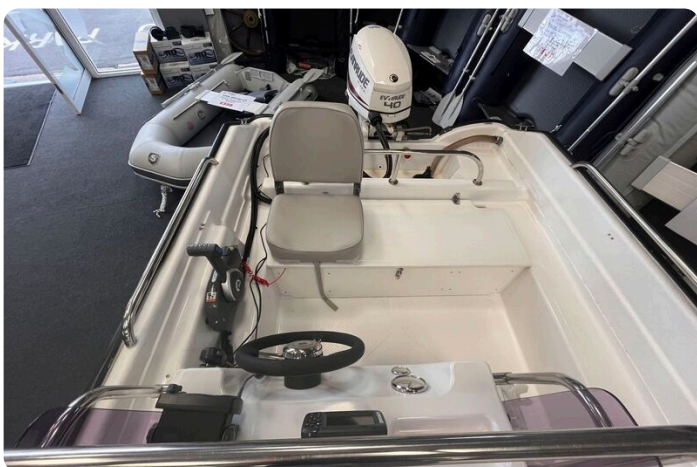

Nautilus-440-pilot-seat