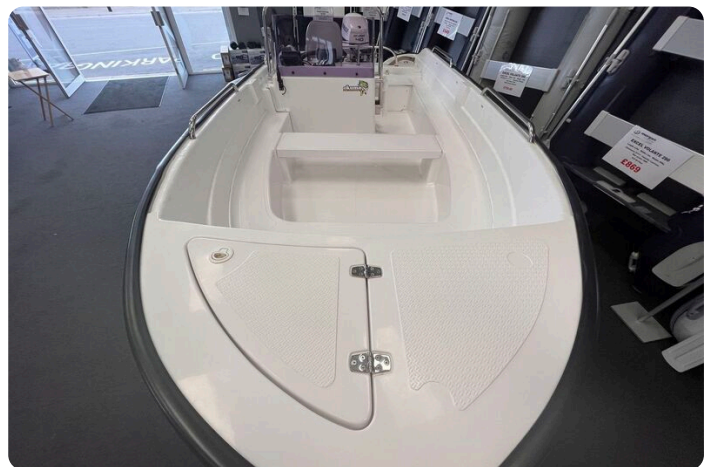

Make:	Nautilus
Model:	440
Year:	2017
Condition:	Used
Engine:	, 900 hp
Engine type:	
Length:	4.4 m (14.44 ft)
Beam:	1.82 m (5.97 ft)
Cabins:	0
Berths:	0

Morgan Marine

7zea.com

Description

EN

2017 Nautilus 440 fishing boat with Evinrude E-TEC 40HP outboard and trailer. An entry level price with a lot of fantastic features. The Nautilus range are great starter boats for customers looking for reliability, with easy to operate controls and great value. High level rubber fendering and great all round visibility for ease of use and safety. Great low speed planning performance, a great boat that is easy and cheap to maintain and repair. The Nautilus 440 makes a great stable platform for fishing, with an easy to enter, low water profile - for easy access from the water should you choose to take part in water sports. Early viewing is a must.

Electronics: Lowrance depth sounder. Cobra VHF radio. Battery Isolator. 12v battery.

Machinery: Evinrude E-TEC 40HP Outboard with power trim and tilt. Inline water separating fuel filter. Bilge pump.

Trailer: Two wheel bunk trailer with jockey wheel and winch.

General information

Make:	Nautilus
Model:	440
Year:	2017
Condition:	Used

Engine

Engine:	, 900 hp
Engine type:	

Measurements

Length:	4.4 m (14.44 ft)
Beam:	1.82 m (5.97 ft)
Deep:	0 m (0.00 ft)
Weight:	0 ()

Accommodation

Cabins:	0
Berths:	0

Images

Nautilus-440-main

Nautilus 440 Fast Fisherman - port side with cover on

Nautilus 440 Fast Fisherman - view from bow to stern

Nautilus-440-back

Nautilus-440-engine

Nautilus-440-bench