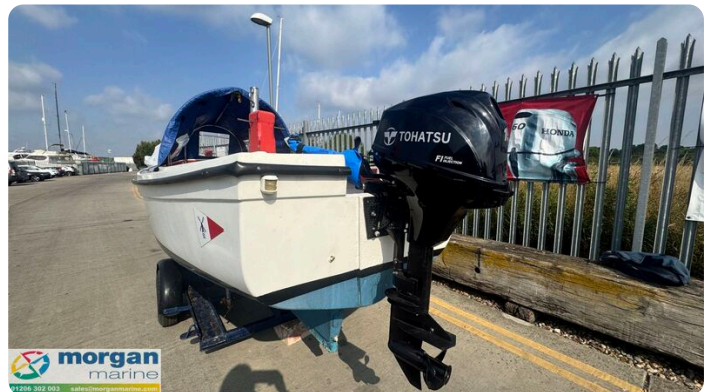

Deck: Auxiliary bracket. GRP hull. Spray hood canopy. Partial overall mooring cover. Anchor and rope. Bow roller. Fenders and lines. Boat hook. 1x Oar. Bow bollard cleat. Stern 2x bollard cleats. Forward stainless steel rails.

Cabin: Cuddy with V-shaped cushioned seating.

Cockpit: Stern back bench wooden seating with tiller steering control.

Electronics: Solar panel with battery. Automatic bilge pump. Navigation lights. Anchor light.

Machinery: 2021 Tohatsu 15hp tiller steering. Last serviced in 2025 - Approx 50 hours. Can be changed to electric start.

Trailer: 2 wheel road trailer with extended launching bar, jockey wheel, spare wheel and winch. NB - the road trailer may not be in serviceable road worthy condition. It is recommended the buyer should inspect and service accordingly prior to use on public roads.

Informazione generale

Costruttore:	Oyster
Modello:	16 Launch
Anno:	0
Condizione:	Usato
Tipo di motore:	

Misure

Lunghezza:	4.87 m (15.98 ft)
Larghezza:	1.98 m (6.50 ft)
Profondo:	0.46 m (1.51 ft)

Alloggio

Cabine:	0
Ancoraggi:	0

Immagini