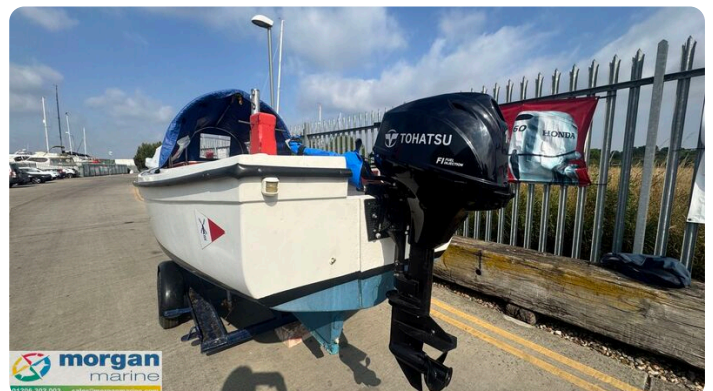

Deck: Auxiliary bracket. GRP hull. Spray hood canopy. Partial overall mooring cover. Anchor and rope. Bow roller. Fenders and lines. Boat hook. 1x Oar. Bow bollard cleat. Stern 2x bollard cleats. Forward stainless steel rails.

Cabin: Cuddy with V-shaped cushioned seating.

Cockpit: Stern back bench wooden seating with tiller steering control.

Electronics: Solar panel with battery. Automatic bilge pump. Navigation lights. Anchor light.

Machinery: 2021 Tohatsu 15hp tiller steering. Last serviced in 2025 - Approx 50 hours. Can be changed to electric start.

Trailer: 2 wheel road trailer with extended launching bar, jockey wheel, spare wheel and winch. NB - the road trailer may not be in serviceable road worthy condition. It is recommended the buyer should inspect and service accordingly prior to use on public roads.

Informazione generale

Costruttore:	Oyster
Modello:	16 Launch
Anno:	0
Condizione:	Usato
Tipo di motore:	

Misure

Lunghezza:	4.87 m (15.98 ft)
Larghezza:	1.98 m (6.50 ft)
Profondo:	0.46 m (1.51 ft)

Alloggio

Cabine:	0
Ancoraggi:	0

Immagini