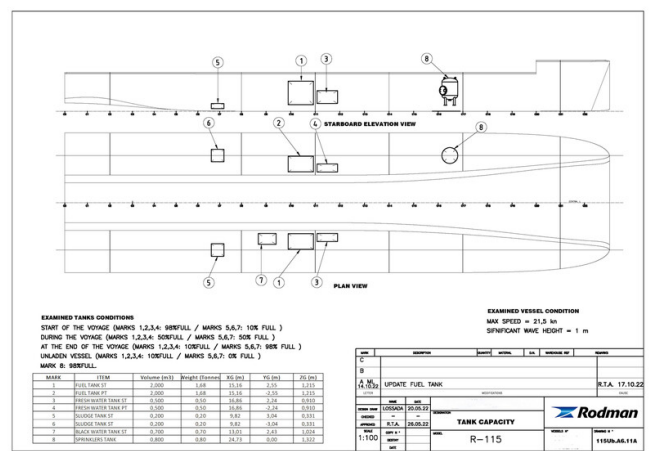

Details

Make:	RODMAN
Model:	Catamaran Passenger Ship 248 Pax RODMAN 115
Year:	2023
Condition:	Used
Engine:	MAN D2868LE443 900 CV - 16.16l 8 cylinders, 900 hp
Engine type:	
Fuel type:	Diesel
Length:	34.95 m (114.67 ft)
Beam:	9.09 m (29.82 ft)
Cabins:	0
Berths:	0

Measurements

Length:	34.95 m (114.67 ft)
Beam:	9.09 m (29.82 ft)
Deep:	1.41 m (4.63 ft)
Weight:	0 kg (0.00 lb)

Accommodation

Cabins:	0
Berths:	0

Barcelona Yachting

Port Olímpic - Local 14

08005 Barcelona

Spain