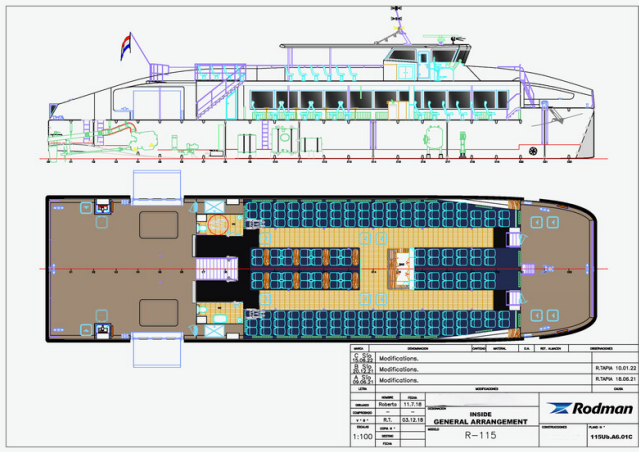

Details

Make:	RODMAN
Model:	Catamaran Passenger Ship 248 Pax RODMAN 115
Year:	2023
Condition:	Used
Engine:	MAN D2868LE443 900 CV - 16.16l 8 cylinders, 900 hp
Engine type:	
Fuel type:	Diesel
Length:	34.95 m (114.67 ft)
Beam:	9.09 m (29.82 ft)
Cabins:	0
Berths:	0

Measurements

Length:	34.95 m (114.67 ft)
Beam:	9.09 m (29.82 ft)
Deep:	1.41 m (4.63 ft)
Weight:	0 kg (0.00 lb)

Accommodation

Cabins:	0
Berths:	0

Barcelona Yachting

Port Olímpic - Local 14

08005 Barcelona

Spain