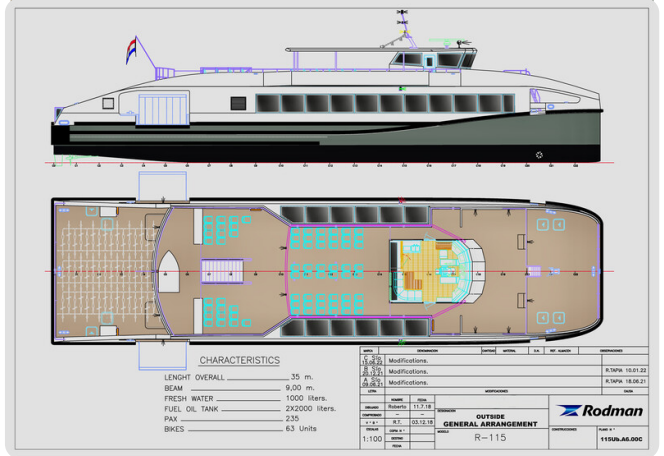

Details

Make:	RODMAN
Model:	Catamaran Passenger Ship 248 Pax RODMAN 115
Year:	2023
Condition:	Used
Engine:	MAN D2868LE443 900 CV - 16.16l 8 cylinders, 900 hp
Engine type:	
Fuel type:	Diesel
Length:	34.95 m (114.67 ft)
Beam:	9.09 m (29.82 ft)
Cabins:	0
Berths:	0

Barcelona
Yachting

7zea.com

Description

FR

RODMAN 115 - Catamaran de Passagers, Neuf en 2023, Pavillon Commercial Néerlandais.

Son sister-ship est également disponible à la vente au même prix et dans les mêmes conditions.

Measurements

Length:	34.95 m (114.67 ft)
Beam:	9.09 m (29.82 ft)
Deep:	1.41 m (4.63 ft)
Weight:	0 kg (0.00 lb)

Accommodation

Cabins:	0
Berths:	0

Barcelona Yachting

Port Olímpic - Local 14

08005 Barcelona

Spain