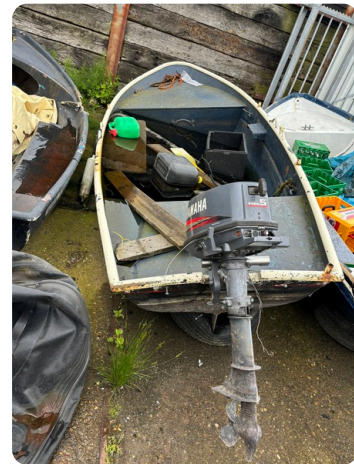

- Les tailles indiquées sont des tailles approximatives
- Il n'y a pas de clés pour le bateau
- L'année de construction est inconnue et fictive.
- Il n'y a pas de grue ni de rampe d'accès à la remorque à l'entrepôt où vous récupérez le bateau.
- Nous vous conseillons de profiter de la journée de visite pour inspecter le bateau correctement.

DATES IMPORTANTES

- Vente aux enchères en ligne : lundi 8 juillet 2024 à partir de 20h00
- Jour d'enlèvement : samedi 13 juillet 2024 entre 9h00 et 11h00
- Il n'est pas possible de s'écarter de l'horaire d'enlèvement.

General information

Make:	Schippersvlet
Model:	500
Year:	1900
Condition:	Used
Engine type:	

Measurements

Length:	5 m (16.40 ft)
Beam:	1.5 m (4.92 ft)
Deep:	0.6 m (1.97 ft)

Accommodation

Cabins:	0
Berths:	0

Images