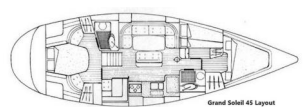

Sweden Yachts SWEDEN 340

€53,900

Norddeutschland, Germany • Used • 1987

Length: 10.4 m (34.12 ft)

Beam: 3.5 m (11.48 ft)

Jan Spengler

Phone: +49 4101 5155566

7zea.com

Sonstige Bruce Farr 9.2

€14,900

Norddeutschland, Germany • Used • 1980

Length: 9.2 m (30.18 ft)

Beam: 2.85 m (9.35 ft)

Jan Spengler

Phone: +49 4101 5155566

7zea.com

Hylas Hylas 51 Ocean Race

€179,000

Norddeutschland, Germany • Used • 1992

Length: 15.45 m (50.69 ft)

Beam: 4.7 m (15.42 ft)

Jan Spengler

Phone: +49 4101 5155566

7zea.com

Holland Kutteryacht Royal Clipper

€36,900

Norddeutschland, Germany • Used • 1970

Length: 9.5 m (31.17 ft)

Beam: 3 m (9.84 ft)

Jan Spengler

Phone: +49 4101 5155566

7zea.com

Vindö Vindö 50

€49,000

Norddeutschland, Germany • Used • 1977

Length: 10.56 m (34.65 ft)

Beam: 3.2 m (10.50 ft)

Jan Spengler

Phone: +49 4101 5155566

7zea.com

Builder Mahagoni Plattgatter

€52,000

Norddeutschland, Germany • Used • 1965

Length: 9 m (29.53 ft)

Beam: 2.65 m (8.69 ft)

Jan Spengler

Phone: +49 4101 5155566

7zea.com

Zar Formenti ZAR Mini RIB 18 DL

€36,000

Norddeutschland, Germany • Used • 2022

Length: 5.5 m (18.04 ft)

Beam: 2.24 m (7.35 ft)

Jan Spengler

Phone: +49 4101 5155566

7zea.com

Cantiere del Pardo Grand Soleil 45

€139,000

Norddeutschland, Germany • Used • 1989

Length: 13.94 m (45.73 ft)

Beam: 4.15 m (13.62 ft)

Jan Spengler

Phone: +49 4101 5155566

7zea.com