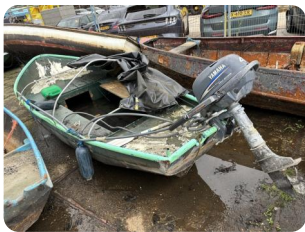

Schippersvlet 450

€25

Leiden (NL), Netherlands • Used • 1900

Length: 4.5 m (14.76 ft)

Beam: 1.5 m (4.92 ft)

Jeroen Bolweg

Phone:

BOOTVEILING.COM

7zea.com