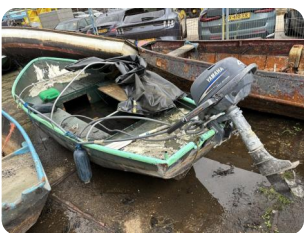

Schippersvlet 450

€25

Leiden (NL), Netherlands • Used • 1900

Length: 4.5 m (14.76 ft)

Beam: 1.5 m (4.92 ft)

Jeroen Bolweg

Phone:

BOOTVEILING.COM

7zea.com